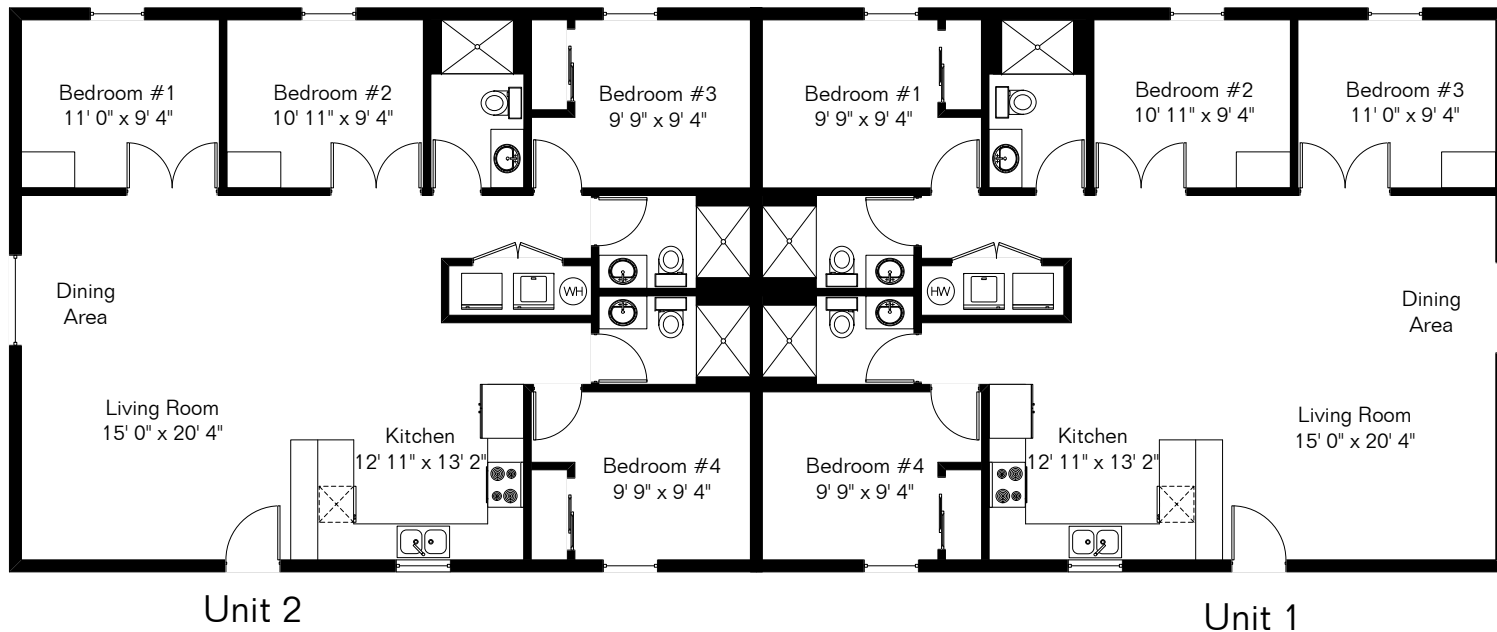

The square footages and room size information are deemed to be reliable but are not guaranteed and should be independently verified. This drawing is for marketing purposes only.

# 1349 E 8<sup>th</sup> St Units 1 and 2

Site Visit July 2020

0 ft. 6 ft. 10 ft. 20 ft.

Unit 1 1,308 Sq Ft  
Unit 2 1,300 Sq Ft

Copyright 2020 Floor Plans First! LLC  
All Rights Reserved.

Floor Plans First!  
See the Floor Plan First!  
FloorPlansFirst.com™  
(520) 881-1500